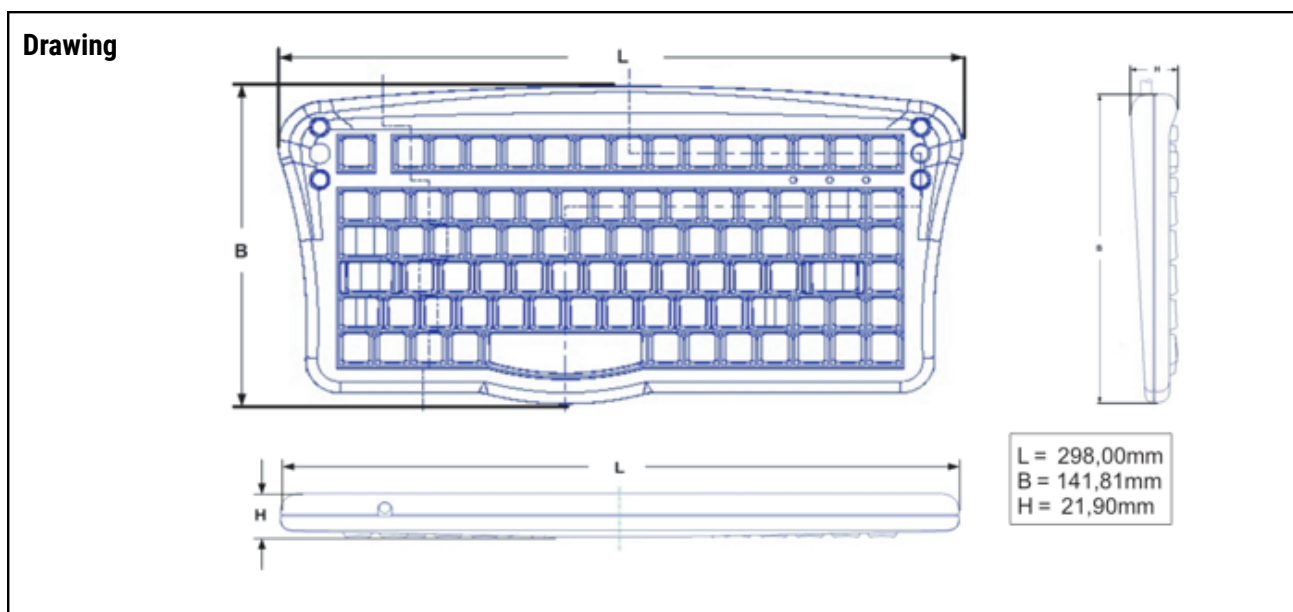

BEDIENUNGSANLEITUNG OPERATING INSTRUCTIONS

tastaturen.com®
A GeBE COMPANY

www.tastaturen.com®

Interface	Item number	Description	Colour, layout	Mouse device
USB	KW1220	KWD-86-USB-GER	Grey, German	X
	KW2086	KWD-86-USB-US	Grey, US	X
	KW1221	KWD-86-BLACK-USB-GER	Black, German	X
	KW2087	KWD-86-BLACK-USB-US	Black, US	X
	KW2126	KWD-86-BLACK-USB-FR	Black, France	X
	KW2232	KWD-86-BLACK-NM-USB-GER	Black, German	-
PS/2	KW1172	KWD-86-PS2-GER	Grey, German	X
	KW1180	KWD-86-PS2-US	Grey, US	X
	KW1185	KWD-86-BLACK-PS2-GER	Black, German	X
	KW1186	KWD-86-BLACK-PS2-US	Black, US	X
	KW2095	KWD-86-NM-PS2-GER	Grey, German	-
	KW2096	KWD-86-BLACK-NM-PS2-GER	Black, German	-